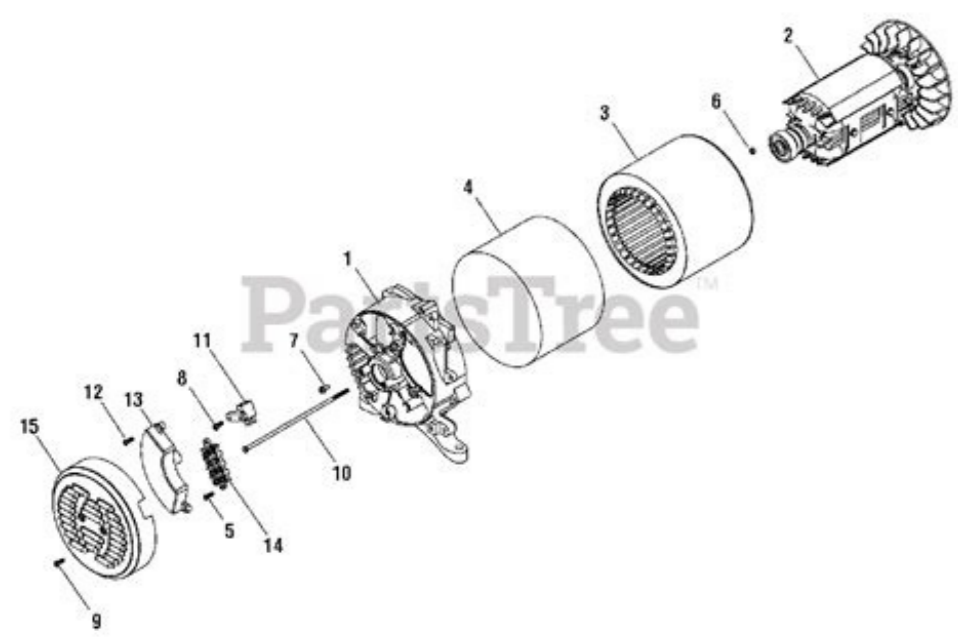

Troy bilt xp 7000 generator specs